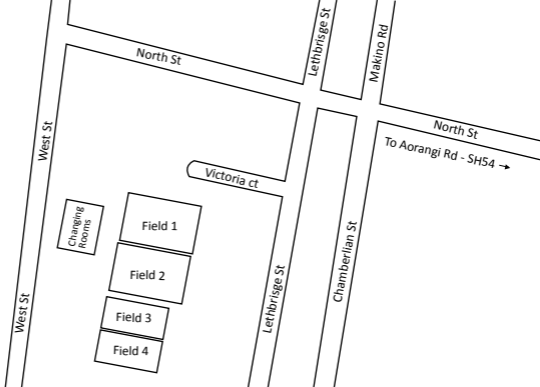

ARENA MANAWATU, PALMERSTON NORTH

VICTORIA PARK, FEILDING

TIMONA PARK, FEILDING

SAVAGE PARK, PALMERSTON NORTH

RONGOTEA

Slacks Rd

Maxwells Line

Field 1

HALCOMBE

DANNEVIRKE SPORTS GROUND

CORONATION PARK, PALMERSTON NORTH

COLQUHOUN PARK, PALMERSTON NORTH

Field 1

Dixons Line

Raymond St

Club Rooms

Baring St

← To Feilding

Campbell St

To Ashhurst →

BUNNYTHORPE

BULLS

BILL BROWN PARK, PALMERSTON NORTH

ASHHURST DOMAIN

ASHHURST - LINCOLN PARK